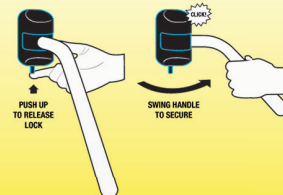

#R122 Qty: 1
Patent Pending

Unique Package for Easy Hanging!

RVD PN	Description	Color	Qty in Planogram	Retail Pack	UPC
R122	GripSafe Handrail Assist 22"	White	2	1	601320561228
R127	GripSafe Handrail Assist 27"	White	2	1	601320561273
R222	GripSafe Handrail Assist 22"	Black	2	1	601320562225
R227	GripSafe Handrail Assist 27"	Black	2	1	601350562270
KIT-RAIL	GripSafe Handrail Assist Planogram				

See Reverse for Planogram Details ↪